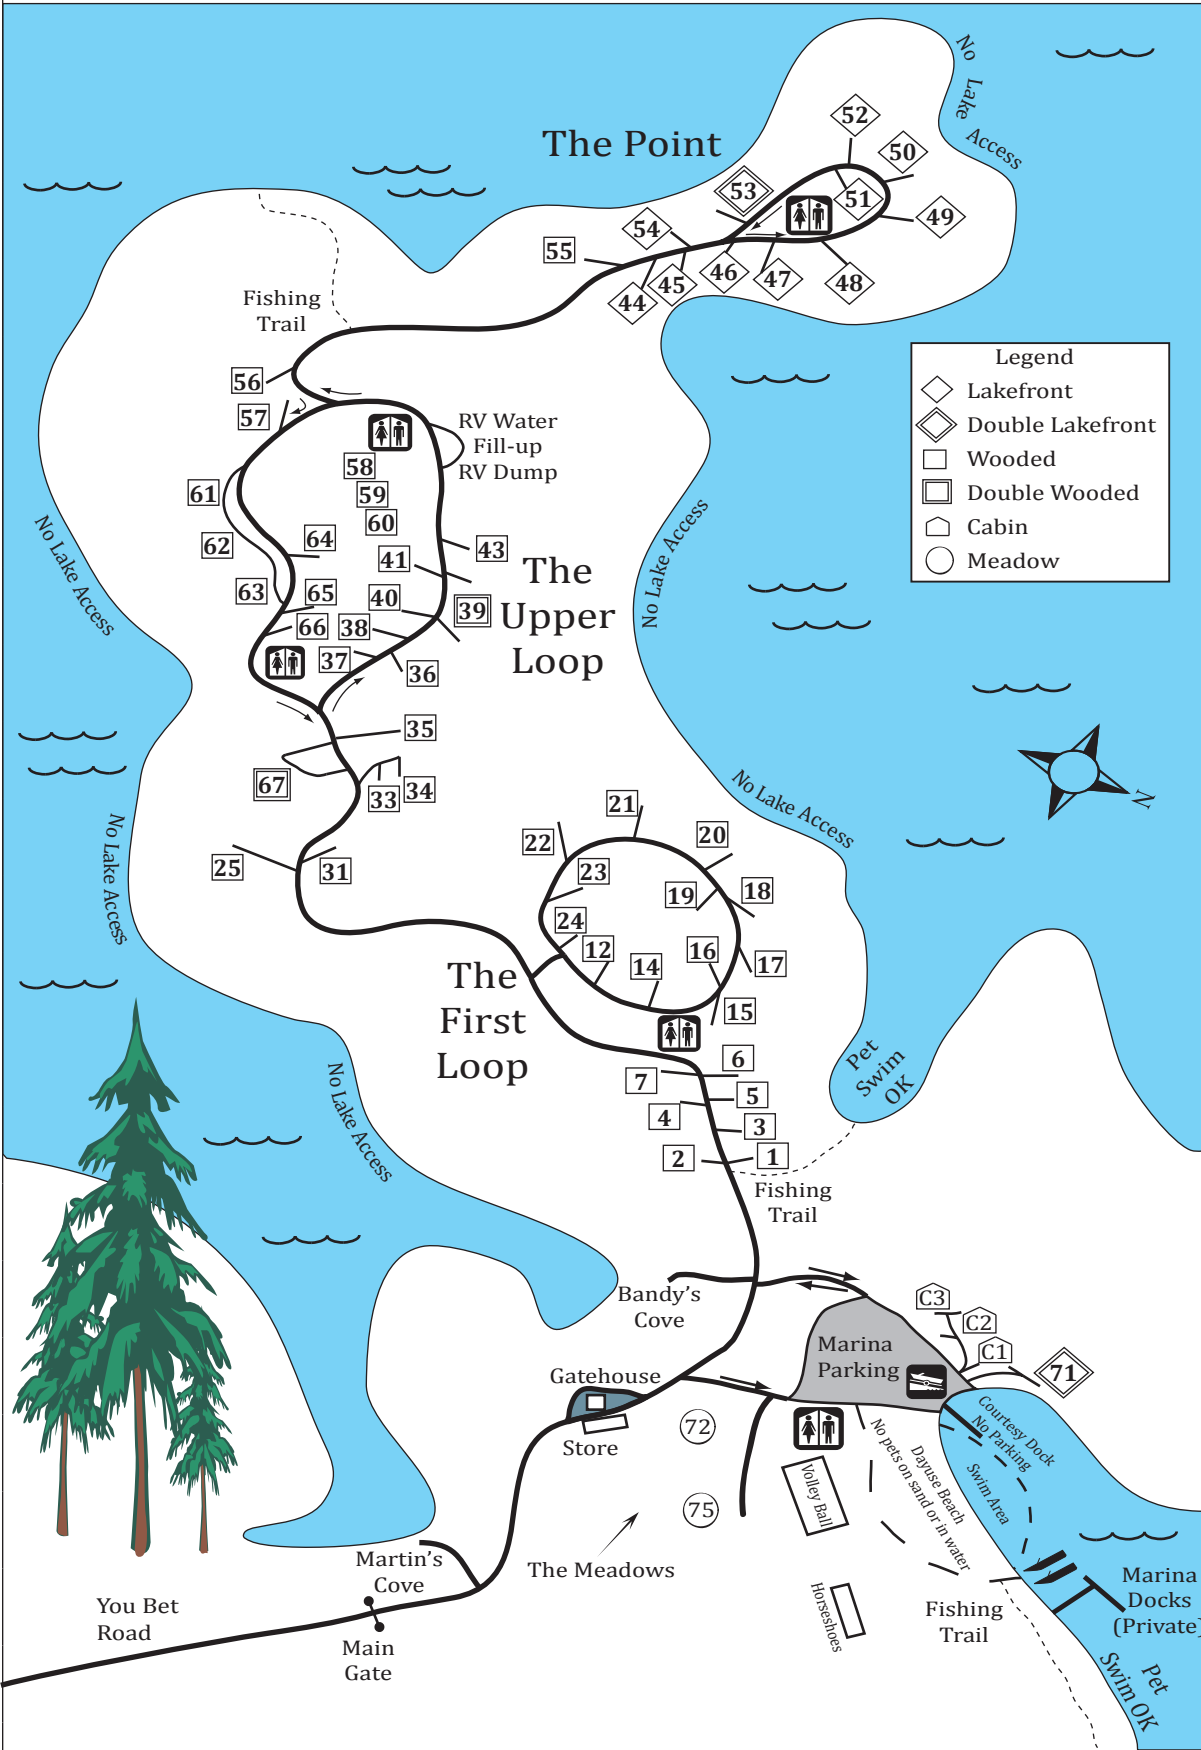

THE GATE WILL BE OPENED.

Peninsula

Family Camping

Rollins Lake - Grass Valley, CA

www.penresort.com
email: info@penresort.com

530-477-9413
Toll Free in CA/NV
866-4MY-CAMP
(866-469-2267)

PO Box 100
Cedar Ridge, CA 95924
21597 You Bet Road
Grass Valley, CA 95945

CHECK IN 5:00 PM CHECK OUT 2:00PM

Should your stay go beyond the designated check out time, a charge of one night's stay will be applied to the credit card on file. Campsites left in an unsatisfactory condition upon completion of your stay are subject to a \$50 clean-up fee to be applied to the credit card on file.

QUIET HOUR IS 10:00 PM TO 8:00 AM

No generator use or music during quiet hours. Please use generators sparing at other times. No music that disturbs other guests at any time.

LEASH LAW STRICTLY ENFORCED

Pets must be leashed and attended at all times. Pets off leash and their owners will be asked to leave the campground without a refund. 2 pets per site max.!

TRASH PICK-UP EVERY 3-4 HOURS

Friday and Saturday
8:00 AM to 11:00 PM
Sunday through Thursday
8:00 AM to 9:00 PM
Please keep bags half empty.